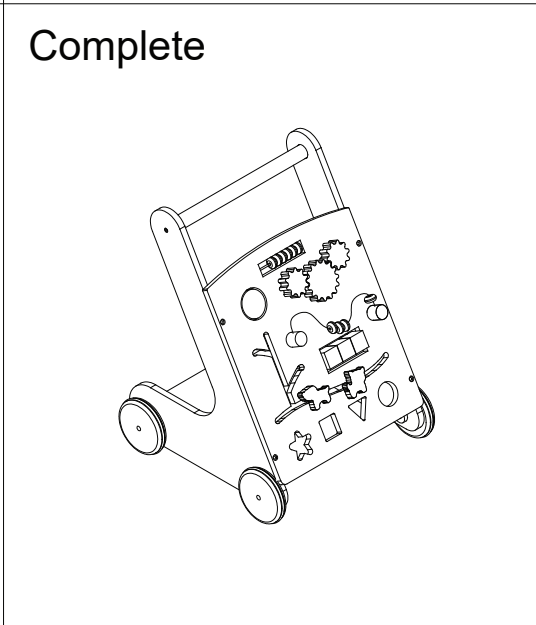

ASSEMBLY INSTRUCTION

MT7307

A	B		C
			
x 1	x 1		x 1
D	E	F	P1
			
x 1	x 1	x 4	x 1
P2	P3	P4	20
			
x 1	x 1	x 1	54 mm x 4
21	22	23	24
			
x 4	x 4	38 mm x 4	x 4
25	FF	FMB	
			
x 6	x 1	x 1	

ADULT ASSEMBLY REQUIRED. This package contains small parts which are for adult assembly only. Please make sure all screws and bolts are securely fastened during assembly. Upon completion please double check before using the toy. Failure to follow assembly instruction will cause damages to the toy and potentially result in an injury to children.