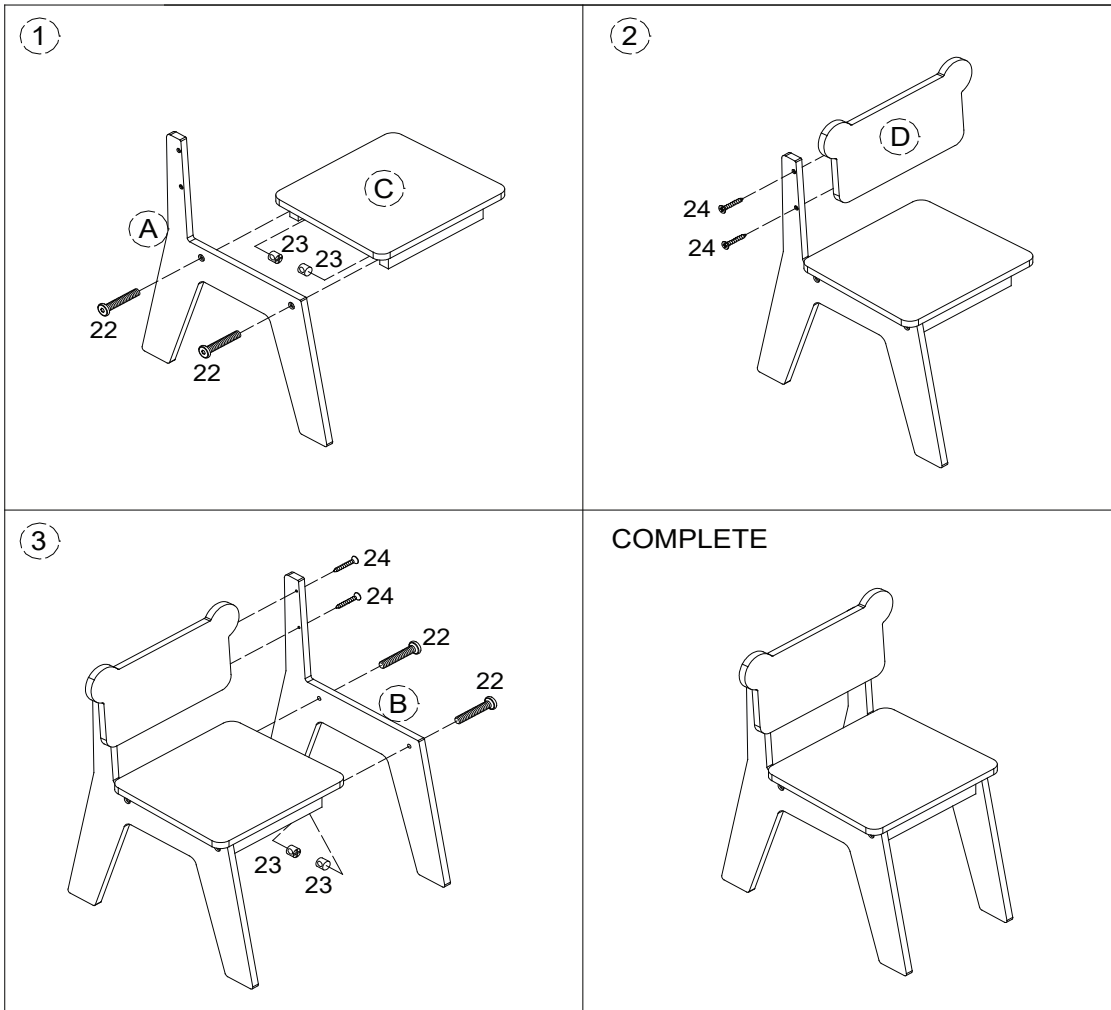

READ CAREFULLY AND KEEP FOR FUTURE REFERENCE
ASSEMBLY INSTRUCTION
MT7854

PART LIST				
	A		B	
		1 X		1 X
	C		D	
		1 X		1 X
	22		23	
		43 MM		4 X
	24		FF	
		25 MM		1 X

- Full assembly Instructions Including a list of components and tools required
- Assembly to be carried out by a competent adult only.
- During assembly children should be kept away from the product due to possible risk on injury.
- Do not use this item if any components are missing or damaged.
- Maximum weight limit 30 kgs

Additional Information

- BS EN 17191:2021
- Suitable for children age 3-6 years
- An assembly drawing list and description of parts and tools required for assembly and a diagram of the bolts and other fastenings required
- All assembly fittings should always be tightened properly
- Not to use the seating if any parts is broken, torn or missing and use only spare parts approved by the manufacturer