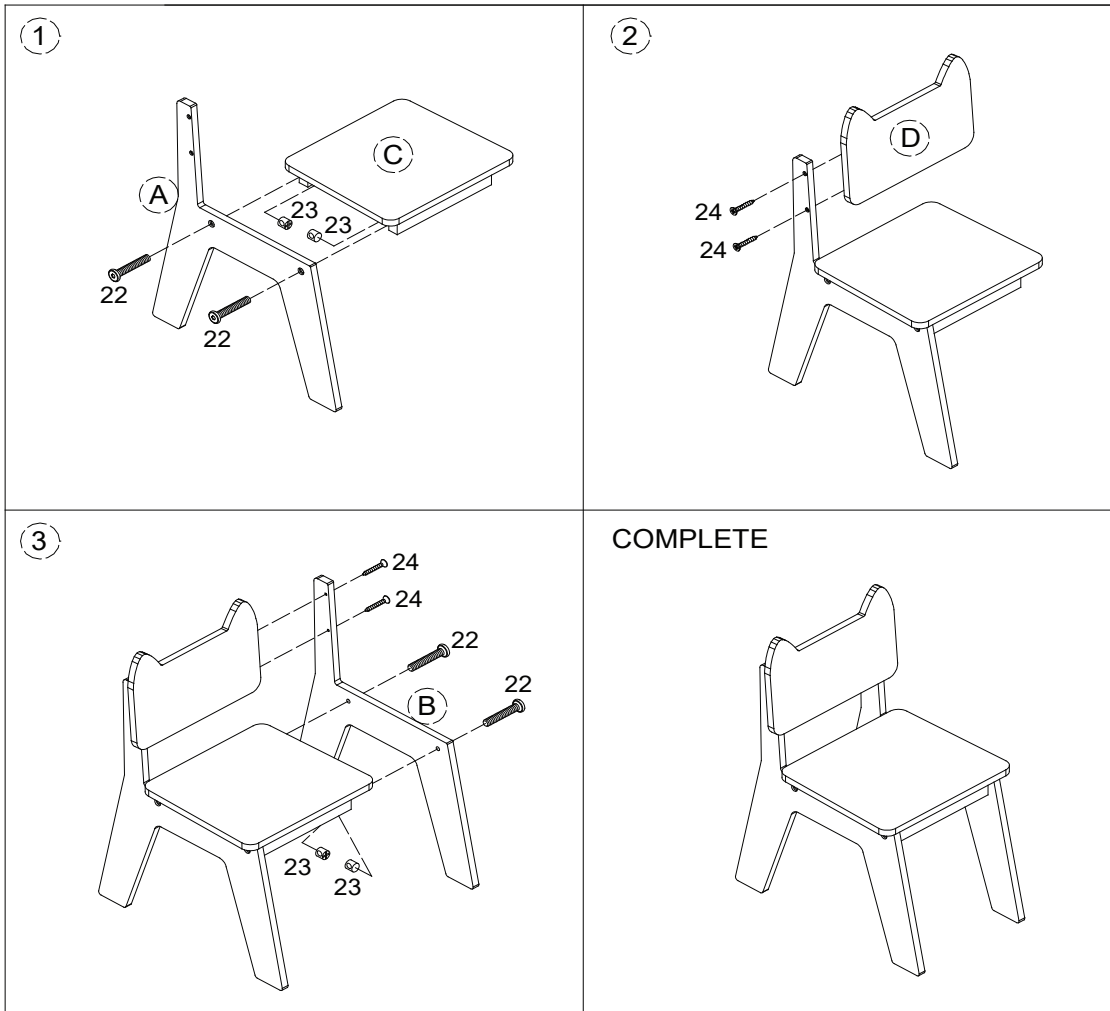

READ CAREFULLY AND KEEP FOR FUTURE REFERENCE
ASSEMBLY INSTRUCTION
MT7856

PART LIST			
A		B	
	1 X		1 X
	1 X		1 X
	4 X		4 X
	4 X		1 X

- Full assembly Instructions Including a list of components and tools required
- Assembly to be carried out by a competent adult only.
- During assembly children should be kept away from the product due to possible risk on injury.
- Do not use this item if any components are missing or damaged.
- Maximum weight limit 30 kgs

Additional Information

- BS EN 17191:2021
- Suitable for children age 3-6 years
- An assembly drawing list and description of parts and tools required for assembly and a diagram of the bolts and other fastenings required
- All assembly fittings should always be tightened properly
- Not to use the seating if any parts is broken, torn or missing and use only spare parts approved by the manufacturer