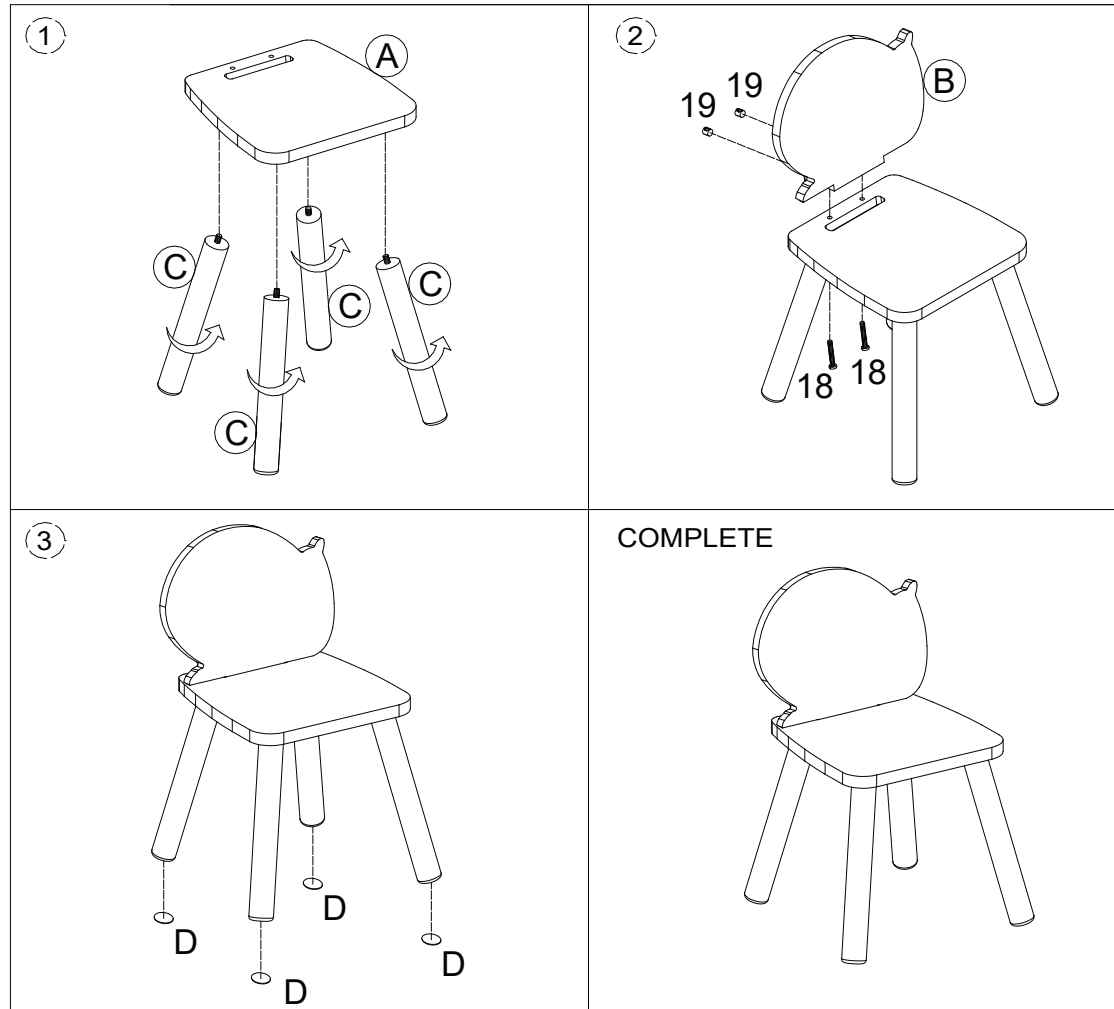

**IMPORTANT! READ CAREFULLY AND KEEP FOR FUTURE REFERENCE**  
**ASSEMBLY INSTRUCTION**  
**MT7857**

PART LIST			
A		B	
	1 X		1 X
C		D	
	4 X		4 X
18		19	
	2 X		2 X
43 MM			
FF			
			1 X

- Full assembly Instructions Including a list of components and tools required
- Assembly to be carried out by a competent adult only.
- During assembly children should be kept away from the product due to possible risk on injury.
- Do not use this item if any components are missing or damaged.
- Maximum weight limit 30 kgs

**Additional Information**

- BS EN 17191:2021
- Suitable for children age 3-6 years
- An assembly drawing list and description of parts and tools required for assembly and a diagram of the bolts and other fastenings required
- All assembly fittings should always be tightened properly
- Not to use the seating if any parts is broken, torn or missing and use only spare parts approved by the manufacturer