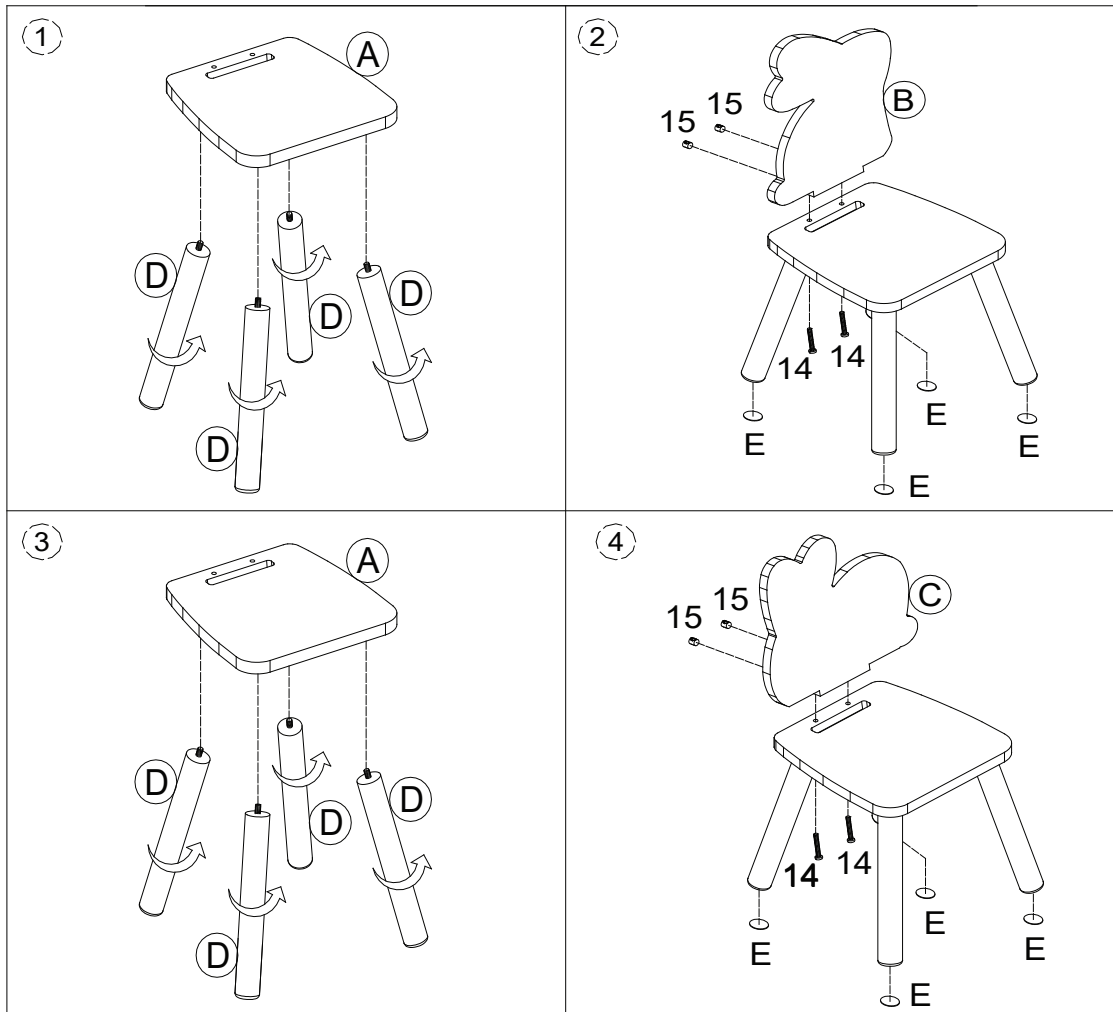

**IMPORTANT! READ CAREFULLY AND KEEP FOR FUTURE REFERENCE
ASSEMBLY INSTRUCTION
MT7862**

PART LIST	
A	
	
2 X	
B	C
	
1 X	1 X
D	E
	
8 X	8 X
14	15
	
43 MM 4 X	4 X

- Full assembly Instructions Including a list of components and tools required
- Assembly to be carried out by a competent adult only.
- During assembly children should be kept away from the product due to possible risk on injury.
- Do not use this item if any components are missing or damaged.
- Maximum weight limit 30 kgs

DO NOT place this product near a window where cords from blinds or curtains could strangle a child

Additional Information

- BS EN 17191:2021
- Suitable for children age 3-6 years
- An assembly drawing list and description of parts and tools required for assembly and a diagram of the bolts and other fastenings required
- All assembly fittings should always be tightened properly
- Not to use the seating if any parts is broken, torn or missing and use only spare parts approved by the manufacturer

IMPORTANT! READ CAREFULLY AND KEEP FOR FUTURE REFERENCE
ASSEMBLY INSTRUCTION
 MT7862

PART LIST			
F			x1
G			x4
16	 63 mm		x8
17		19	
	x4		x8
18		FF	
	x8		x1

- Full assembly Instructions Including a list of components and tools required
- Assembly to be carried out by a competent adult only.
- During assembly children should be kept away from the product due to possible risk on injury.
- Do not use this item if any components are missing or damaged.
- Maximum weight limit 30 kgs