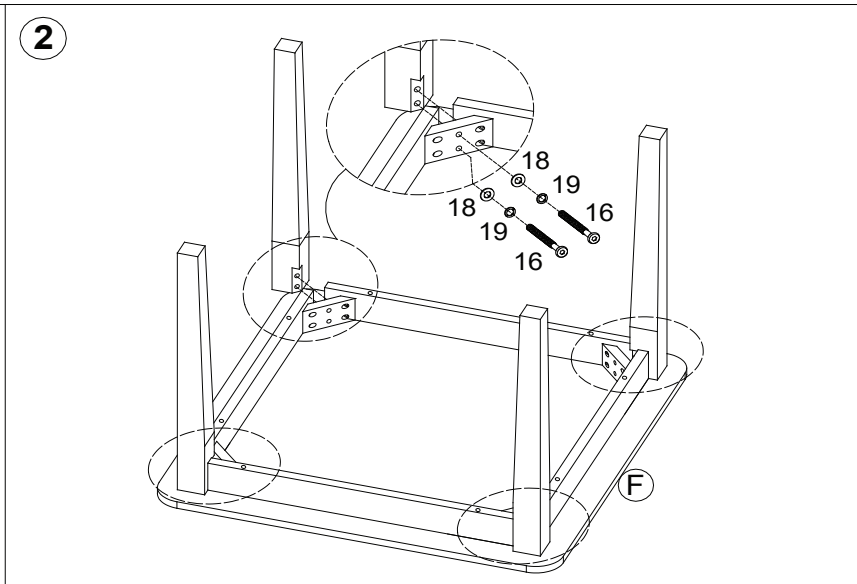

**IMPORTANT! READ CAREFULLY AND KEEP FOR FUTURE REFERENCE
ASSEMBLY INSTRUCTION
MT7862**

PART LIST	
A	
	
2 X	
B	C
	
1 X	1 X
D	E
	
8 X	8 X
14	15
	
43 MM 4 X	4 X

- Full assembly Instructions Including a list of components and tools required
- Assembly to be carried out by a competent adult only.
- During assembly children should be kept away from the product due to possible risk on injury.
- Do not use this item if any components are missing or damaged.
- Maximum weight limit 30 kgs

DO NOT place this product near a window where cords from blinds or curtains could strangle a child

Additional Information

- BS EN 17191:2021
- Suitable for children age 3-6 years
- An assembly drawing list and description of parts and tools required for assembly and a diagram of the bolts and other fastenings required
- All assembly fittings should always be tightened properly
- Not to use the seating if any parts is broken, torn or missing and use only spare parts approved by the manufacturer

IMPORTANT! READ CAREFULLY AND KEEP FOR FUTURE REFERENCE
ASSEMBLY INSTRUCTION
 MT7862

PART LIST			
F			x1
G			x4
16	 63 mm		x8
17		19	
	x4		x8
18		FF	
	x8		x1

- Full assembly Instructions Including a list of components and tools required
- Assembly to be carried out by a competent adult only.
- During assembly children should be kept away from the product due to possible risk on injury.
- Do not use this item if any components are missing or damaged.
- Maximum weight limit 30 kgs