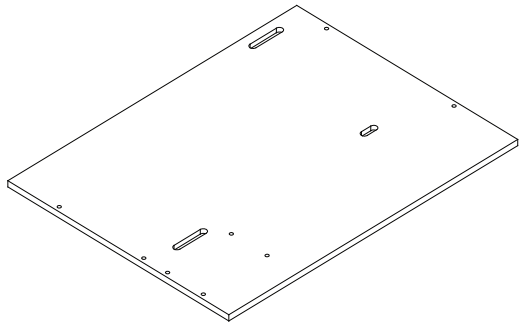

ASSEMBLY INSTRUCTION

MT7911

A

x1

B

x1

C

x1

H

x1

I

x1

J

19 mm

x19

ADULT ASSEMBLY REQUIRED. This package contains small parts which are for adult assembly only. Please make sure all screws and bolts are securely fastened during assembly. Upon completion please double check before using the toy. Failure to follow assembly instruction will cause damages to the toy and potentially result in an injury to children.