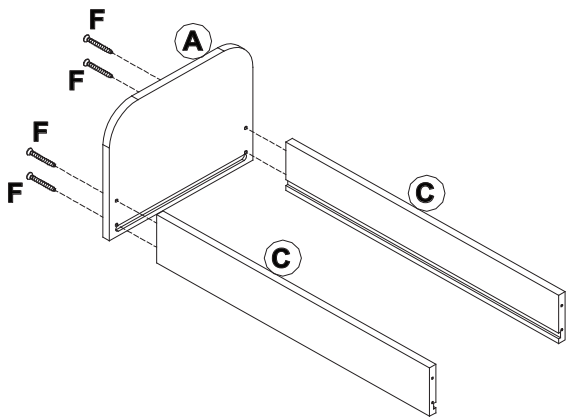

ASSEMBLY INSTRUCTION

MT7933

1

2

3

Complete

PART LIST

A

x2

F

GT-22F

x12

ADULT ASSEMBLY REQUIRED. This package contains small parts which are for adult assembly only. Please make sure all screws and bolts are securely fastened during assembly. Upon completion please double check before using the toy. Failure to follow assembly instruction will cause damages to the toy and potentially result in an injury to children.