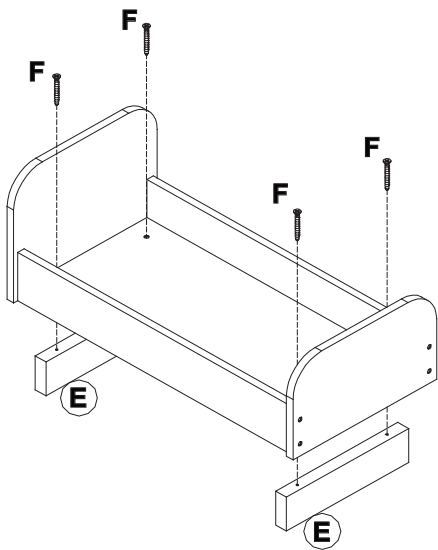

ASSEMBLY INSTRUCTION

MT7933

1

2

3

Complete

PART LIST

A

x2

F

GT-22F

x12

ADULT ASSEMBLY REQUIRED. This package contains small parts which are for adult assembly only. Please make sure all screws and bolts are securely fastened during assembly. Upon completion please double check before using the toy. Failure to follow assembly instruction will cause damages to the toy and potentially result in an injury to children.