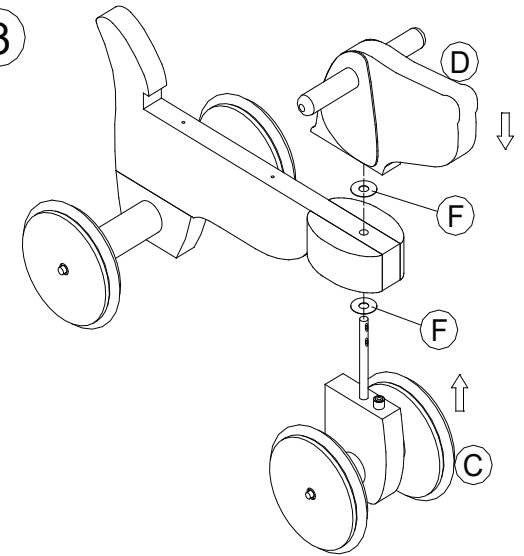

ASSEMBLY INSTRUCTION

MT7951

1

2

3

4

5

COMPLETE

- 1) Warning! This toy is only suitable for children of 12 months.
- 2) Maximum load bearing weight: 20 kgs.
- 3) Please DO NOT play on the rugged ground and road!!
- 4) Please play on the flat, smooth, and non-slope ground!!
- 5) Adult's company is required when playing
- 6) Please wipe and clean by dry cloth.
- 7) Please keep this information for any possible correspondence.