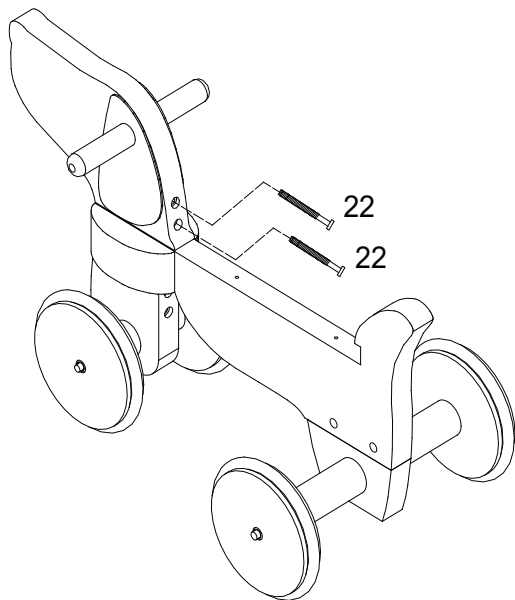

ADULT ASSEMBLY REQUIRED. This package contains small parts which are for adult assembly only. Please make sure all screws and bolts are securely fastened during assembly. Upon completion please double check before using the toy. Failure to follow assembly instruction will cause damages to the toy and potentially result in an injury to children.

ASSEMBLY INSTRUCTION

MT7951

1

2

3

4

5

COMPLETE

- 1) Warning! This toy is only suitable for children of 12 months.
- 2) Maximum load bearing weight: 20 kgs.
- 3) Please DO NOT play on the rugged ground and road!!
- 4) Please play on the flat, smooth, and non-slope ground!!
- 5) Adult's company is required when playing
- 6) Please wipe and clean by dry cloth.
- 7) Please keep this information for any possible correspondence.