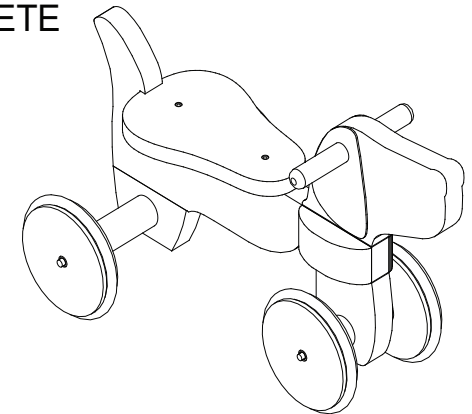

ADULT ASSEMBLY REQUIRED. This package contains small parts which are for adult assembly only. Please make sure all screws and bolts are securely fastened during assembly. Upon completion please double check before using the toy. Failure to follow assembly instruction will cause damages to the toy and potentially result in an injury to children.

ASSEMBLY INSTRUCTION

MT7951

1

2

3

4

5

COMPLETE

- 1) Warning! This toy is only suitable for children of 12 months.
- 2) Maximum load bearing weight: 20 kgs.
- 3) Please DO NOT play on the rugged ground and road!!
- 4) Please play on the flat, smooth, and non-slope ground!!
- 5) Adult's company is required when playing
- 6) Please wipe and clean by dry cloth.
- 7) Please keep this information for any possible correspondence.