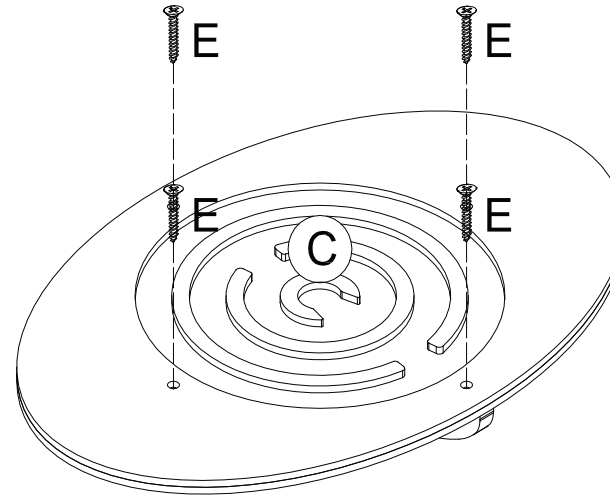

ASSEMBLY INSTRUCTION

ITEM : MT7981

1

2

A

x 1

B

x 1

C

x 1

D

x 3

E

GR-22 F

x 4

- 1) Warning! This toy not suitable for children under 3 years.
- 2) Maximum load bearing weight: 50 kgs.
- 3) Please DO NOT play on the rugged ground and road!!
- 4) Please play on the flat, smooth, and non-slope ground!!
- 5) Adult's company is required when playing
- 6) Please wipe and clean by dry cloth.
- 7) Please keep this information for any possible correspondence.