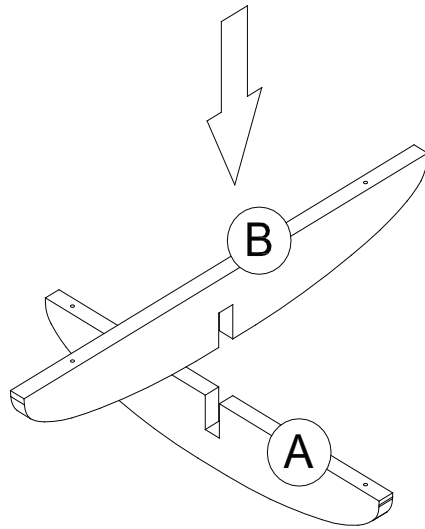

ASSEMBLY INSTRUCTION

ITEM : MT7981

1

2

A

x 1

B

x 1

C

x 1

D

x 3

E

GR-22 F

x 4

- 1) Warning! This toy not suitable for children under 3 years.
- 2) Maximum load bearing weight: 50 kgs.
- 3) Please DO NOT play on the rugged ground and road!!
- 4) Please play on the flat, smooth, and non-slope ground!!
- 5) Adult's company is required when playing
- 6) Please wipe and clean by dry cloth.
- 7) Please keep this information for any possible correspondence.

ADULT ASSEMBLY REQUIRED. This package contains small parts which are for adult assembly only. Please make sure all screws and bolts are securely fastened during assembly. Upon completion please double check before using the toy. Failure to follow assembly instruction will cause damages to the toy and potentially result in an injury to children.