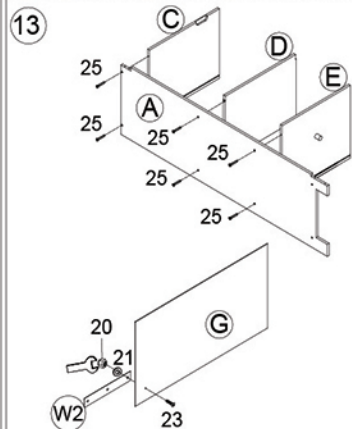

ADULT ASSEMBLE

PART LIST

TL8208

Q1	Q2	Q3	Q4	Q5	R1	R2	S1	
 x1	 x2	 x1	 x1	 x1	 x2	 x1	 x1	
S2	S3	T1	T2	U1	U2	U3	U4	U5
 x1	 x2	 x2	 x1	 x1	 x1	 x1	 x1	 x1
U6	U7	U8	V1	V2	W1	W2	FM-7	20
 x2	 x3	 x4	 x2	 x2	 x1	 x1	 x1	 x1
21	22	23	24	25	26	27	28	29
 x1	 30 mm x1	 14 mm x1	 30 mm x2	 24 mm x45	 19 mm x8	 14 mm x9	 10 mm x16	 x4

ADULT ASSEMBLE

ASSEMBLY INSTRUCTION

TL8208

ADULT ASSEMBLE

ASSEMBLY INSTRUCTION

TL8208

ADULT ASSEMBLE