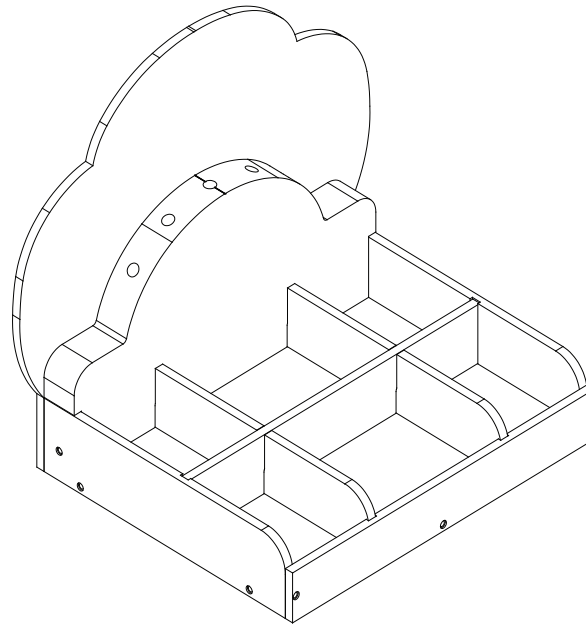

# ASSEMBLY INSTRUCTION

TL8246

①

Complete

## PART LIST

A		x1
B		x1
C	 24 mm	x3

ADULT ASSEMBLY REQUIRED. This package contains small parts which are for adult assembly only. Please make sure all screws and bolts are securely fastened during assembly. Upon completion please double check before using the toy. Failure to follow assembly instruction will cause damages to the toy and potentially result in an injury to children.