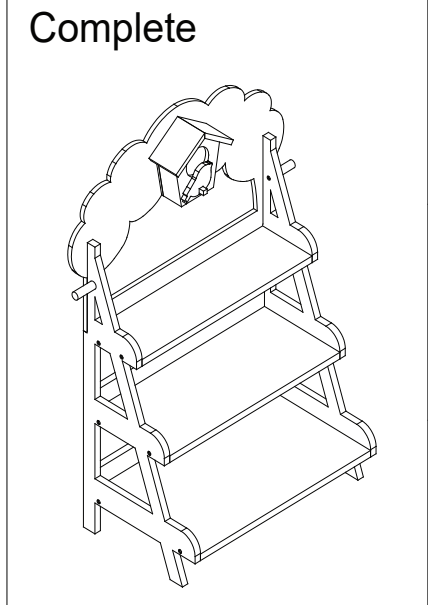

ASSEMBLY INSTRUCTION

TL8372

PART LIST

A		x1	B		x1	C		x1
D		x1	E		x1	F		x1
G		x2	H		x1	I		x1
J		x3	K		19 mm			x23

ADULT ASSEMBLY REQUIRED. This package contains small parts which are for adult assembly only. Please make sure all screws and bolts are securely fastened during assembly. Upon completion please double check before using the toy. Failure to follow assembly instruction will cause damages to the toy and potentially result in an injury to children.