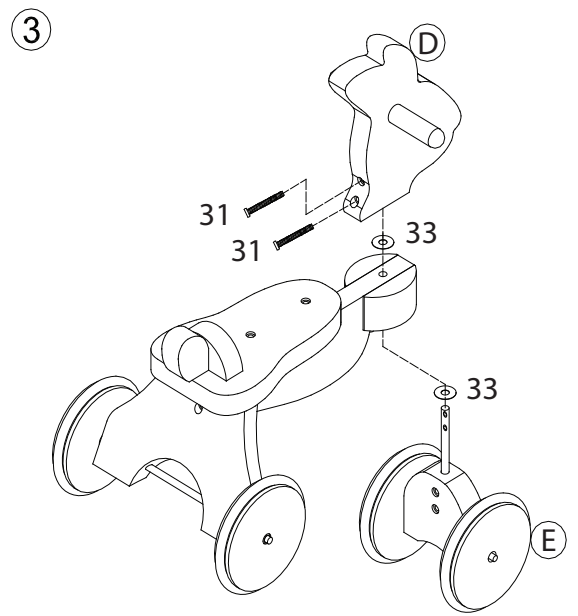

ASSEMBLY INSTRUCTION / INSTRUCTIUNI DE ASAMBLARE

TL8591

Complete / COMPLET

- 1) Warning! This toy is only suitable for children of 18 ~ 36 months.
- 2) Maximum load bearing weight: 20 kgs.
- 3) Please DO NOT play on the rugged ground and road!!
- 4) Please play on the flat, smooth, and non-slope ground!!
- 5) Adult's company is required when playing
- 6) Please wipe and clean by dry cloth.
- 7) Please keep this information for any possible correspondence.

PART LIST / PARTI COMPONENTE

A		B		C	
					
x 1		x 1		x 1	
D		E		F	
					
x 1		x 1		x 1	
G					
					
x 1					
28		29		30	
					
		x 1		75 mm x 2	
31		32		33	
					
53 mm x 4		25 mm x 2		x 2	
FF					
					
x 1					