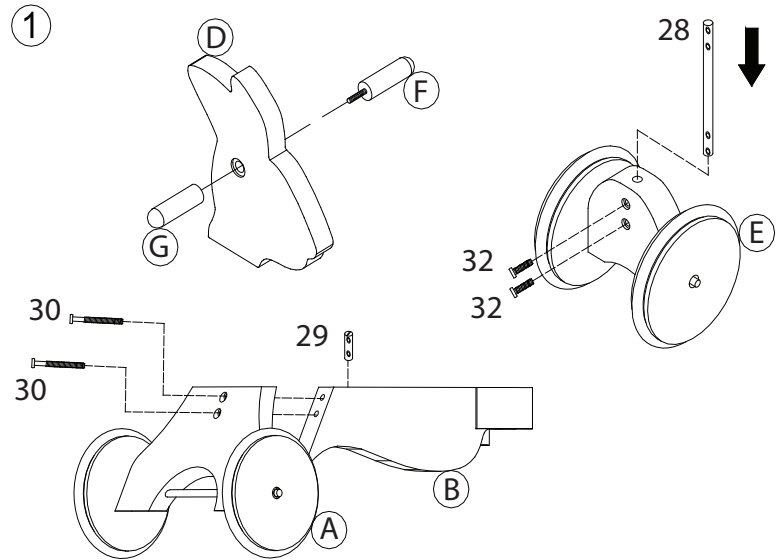

ASSEMBLY INSTRUCTION / INSTRUCTIUNI DE ASAMBLARE

TL8591

Complete / COMPLET

- 1) Warning! This toy is only suitable for children of 18 ~ 36 months.
- 2) Maximum load bearing weight: 20 kgs.
- 3) Please DO NOT play on the rugged ground and road!!
- 4) Please play on the flat, smooth, and non-slope ground!!
- 5) Adult's company is required when playing
- 6) Please wipe and clean by dry cloth.
- 7) Please keep this information for any possible correspondence.

PART LIST / PARTI COMPONENTE

A		B		C	
					
x 1		x 1		x 1	
D		E		F	
					
x 1		x 1		x 1	
G					
					
x 1					
28		29		30	
					
		x 1		75 mm x 2	
31		32		33	
					
53 mm x 4		25 mm x 2		x 2	
FF					
					
x 1					