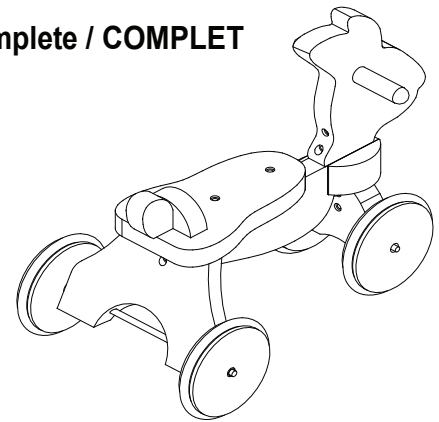

ASSEMBLY INSTRUCTION / INSTRUCTIUNI DE ASAMBLARE

TL8591

Complete / COMPLET

- 1) Warning! This toy is only suitable for children of 18 ~ 36 months.
- 2) Maximum load bearing weight: 20 kgs.
- 3) Please DO NOT play on the rugged ground and road!!
- 4) Please play on the flat, smooth, and non-slope ground!!
- 5) Adult's company is required when playing
- 6) Please wipe and clean by dry cloth.
- 7) Please keep this information for any possible correspondence.