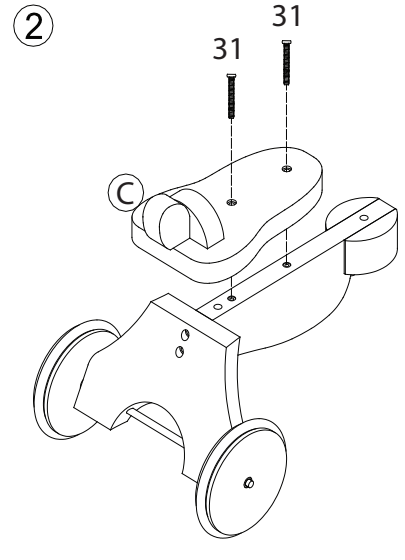

ASSEMBLY INSTRUCTION / INSTRUCTIUNI DE ASAMBLARE

TL8591

Complete / COMPLET

- 1) Warning! This toy is only suitable for children of 18 ~ 36 months.
- 2) Maximum load bearing weight: 20 kgs.
- 3) Please DO NOT play on the rugged ground and road!!
- 4) Please play on the flat, smooth, and non-slope ground!!
- 5) Adult's company is required when playing
- 6) Please wipe and clean by dry cloth.
- 7) Please keep this information for any possible correspondence.

PART LIST / PARTI COMPONENTE

A		B		C	
					
x 1		x 1		x 1	
D		E		F	
					
x 1		x 1		x 1	
G					
					
x 1					
28		29		30	
					
		x 1		75 mm x 2	
31		32		33	
					
53 mm x 4		25 mm x 2		x 2	
FF					
					
x 1					