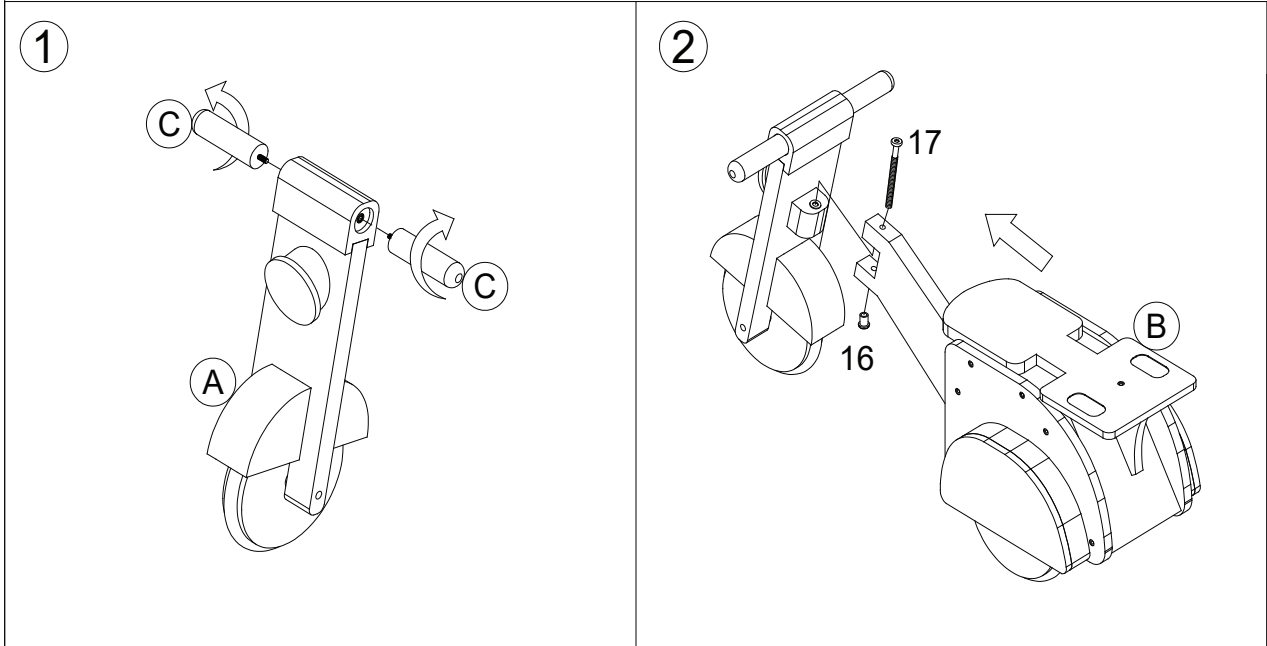

# ASSEMBLY INSTRUCTION

TL8593

**Complete**

- 1) Warning! This toy is only suitable for children of 24-36 months.
- 2) Adult assemble only.
- 3) Maximum load bearing weight: 20 kgs / 44 lbs.
- 4) Only allows 1 kid to use this product at a time.
- 5) Please DO NOT play on the rugged ground and road!
- 6) Please play on the flat, smooth, and non-slope ground!
- 7) Adult's company is required when playing.
- 8) Please wipe and clean by dry cloth.
- 9) Please keep this information for any possible correspondence.

PART LIST			
A		B	
		x1	x1
C		D	
	x2	x1	FF
16		17	
	x1	87 MM	x1
			x1

**⚠ WARNING: ADULT ASSEMBLY REQUIRED.** This package contains small parts which are for adult assembly only.