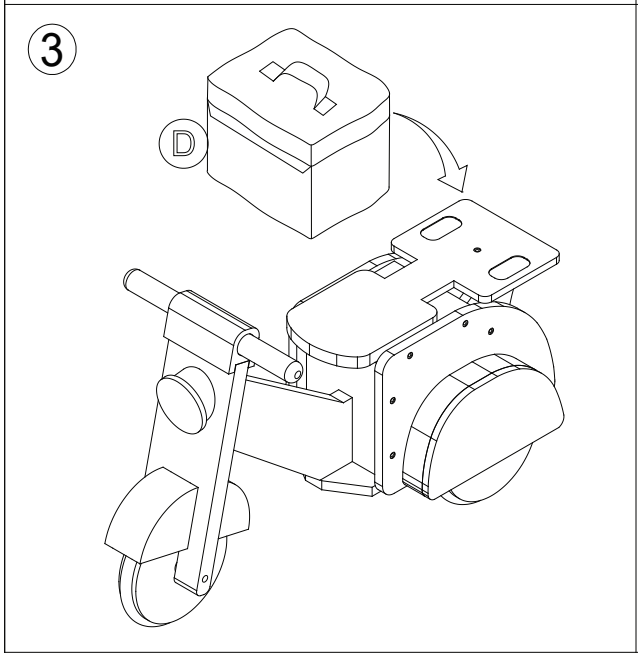

# ASSEMBLY INSTRUCTION

TL8593

**Complete**

- 1) Warning! This toy is only suitable for children of 24-36 months.
- 2) Adult assemble only.
- 3) Maximum load bearing weight: 20 kgs / 44 lbs.
- 4) Only allows 1 kid to use this product at a time.
- 5) Please DO NOT play on the rugged ground and road!
- 6) Please play on the flat, smooth, and non-slope ground!
- 7) Adult's company is required when playing.
- 8) Please wipe and clean by dry cloth.
- 9) Please keep this information for any possible correspondence.

PART LIST			
A		B	
		x1	x1
C		D	
	x2	x1	FF
16		17	
	x1	87 MM	x1
			x1

**⚠ WARNING: ADULT ASSEMBLY REQUIRED.** This package contains small parts which are for adult assembly only.