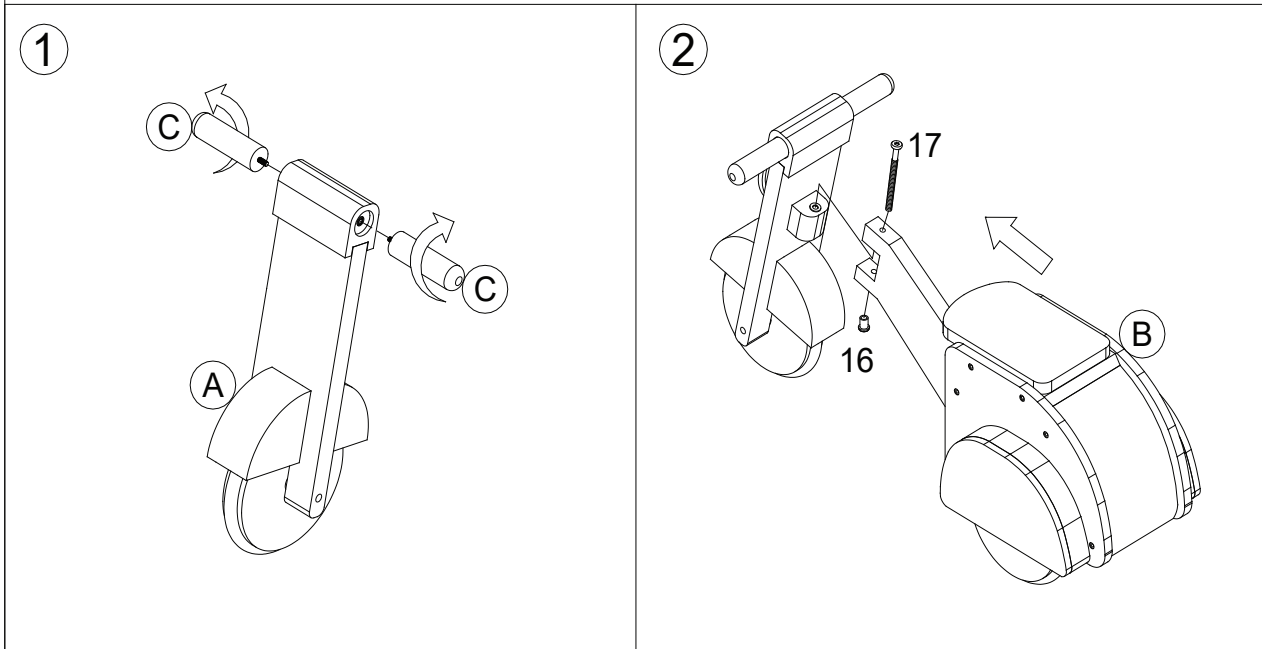

# ASSEMBLY INSTRUCTION

TL8594

**Complete**

- 1) Warning! This toy is only suitable for children of 24~36 months.
- 2) Adult assemble only.
- 3) Maximum load bearing weight: 20 kgs / 44 lbs.
- 4) Only allows 1 kid to use this product at a time.
- 5) Please DO NOT play on the rugged ground and road!
- 6) Please play on the flat, smooth, and non-slope ground!
- 7) Adult's company is required when playing.
- 8) Please wipe and clean by dry cloth.
- 9) Please keep this information for any possible correspondence.

PART LIST			
A		B	
		x1	x1
C		D	
	x2	x1	FF
16		17	
	x1	87 MM	x1
			x1

**⚠ WARNING: ADULT ASSEMBLY REQUIRED.** This package contains small parts which are for adult assembly only.