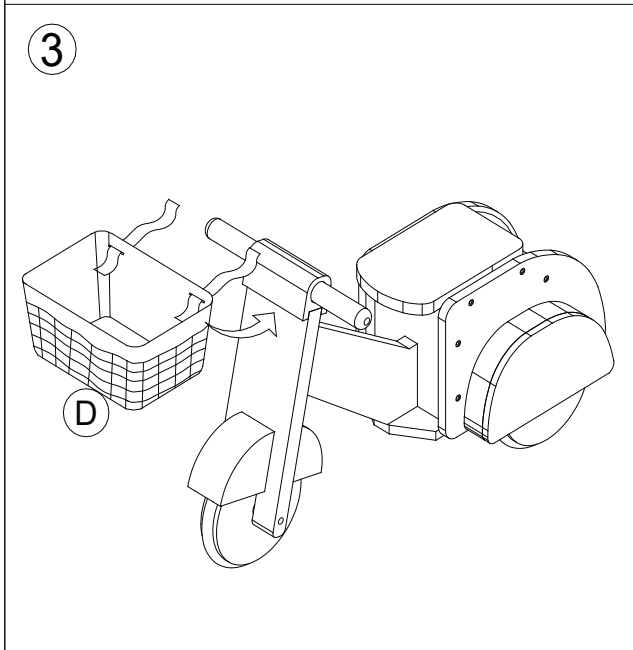

# ASSEMBLY INSTRUCTION

TL8594

**Complete**

- 1) Warning! This toy is only suitable for children of 24~36 months.
- 2) Adult assemble only.
- 3) Maximum load bearing weight: 20 kgs / 44 lbs.
- 4) Only allows 1 kid to use this product at a time.
- 5) Please DO NOT play on the rugged ground and road!
- 6) Please play on the flat, smooth, and non-slope ground!
- 7) Adult's company is required when playing.
- 8) Please wipe and clean by dry cloth.
- 9) Please keep this information for any possible correspondence.

PART LIST			
A		B	
		x1	x1
C		D	
	x2	x1	FF
16		17	
	x1	87 MM	x1
			x1

**⚠ WARNING: ADULT ASSEMBLY REQUIRED.** This package contains small parts which are for adult assembly only.