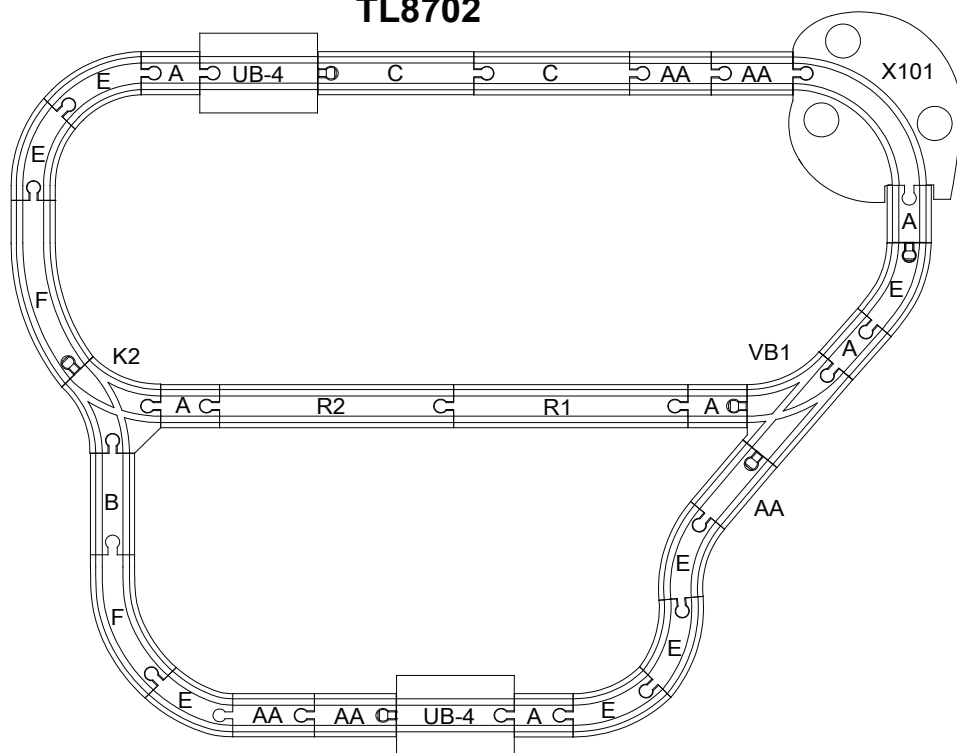

ASSEMBLY INSTRUCTION / INSTRUCTIUNI DE ASAMBLARE

TL8702

A	AA	B	C	E	F	K2
						
x6	x5	x1	x2	x7	x2	x1
R1		R2		UB-4	VB1	X101
						
x1		x1		x2	x1	x1 x1 x1 =4
201E	201F	201G		201H		201I
						
x1	x1	x2 x2 x2	x1 =7	x2 x3 x5 x5	x1 =16	x2 x2 =4
401B	401C	401D	401E	601D		
						
x1	x1	x1	x1	x1 x1 =2		
601E	601F	601G	601H	601I		
						
x2 x4 x6 x2 =14	x2 x1 x1 =4	x1	x1 x2 x1 =4	x1 x2 x1 =4		