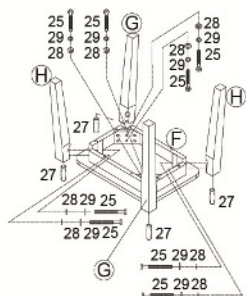

PART LIST
TL8821 FOREST DRESSING TABLE

A	B	C	D		E
 x1	 x2	 x2	 x1		 x2
F	G	H	25	26	27
 x1	 x2	 x2	 65 mm x16	 30 mm x11	 x8
			28	29	FF
			 x16	 x16	 x1

- stool maximum weight limit = 50kgs.

- During assembly children should be kept away from the product due to possible risk of injury.

ASSEMBLY INSTRUCTION

TL8821

①

Front View

Side View

②

Front View

Side View