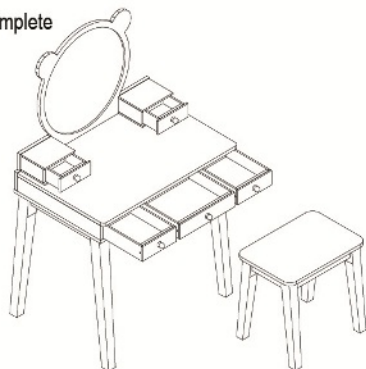

ASSEMBLY INSTRUCTION

TL8821

①

Front View

Side View

②

Front View

Side View

④

⑤

Complete

ADULT ASSEMBLE