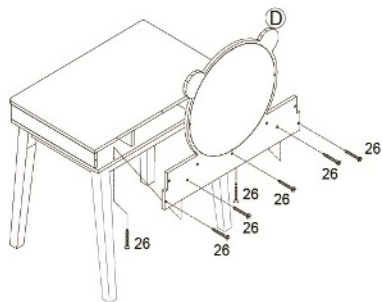

Front View

Side View

④