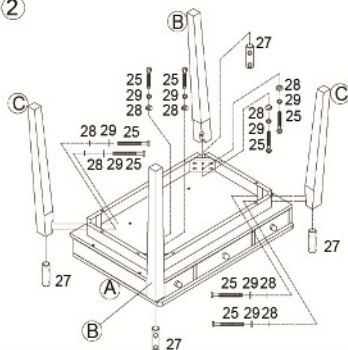

PART LIST
TL8821 FOREST DRESSING TABLE

A	B	C	D		E
 x1	 x2	 x2	 x1		 x2
F	G	H	25	26	27
 x1	 x2	 x2	 65 mm x16	 30 mm x11	 x8
			28	29	FF
			 x16	 x16	 x1

- stool maximum weight limit = 50kgs.

- During assembly children should be kept away from the product due to possible risk of injury.

ASSEMBLY INSTRUCTION

TL8821

①

Front View

Side View

②

Front View

Side View