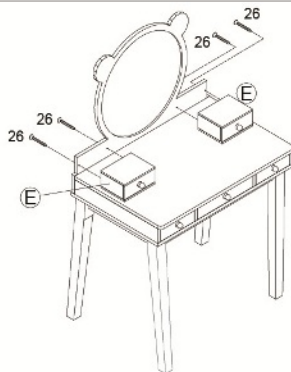

ASSEMBLY INSTRUCTION

TL8821

①

Front View

Side View

②

Front View

Side View

④

⑤

Complete

ADULT ASSEMBLE